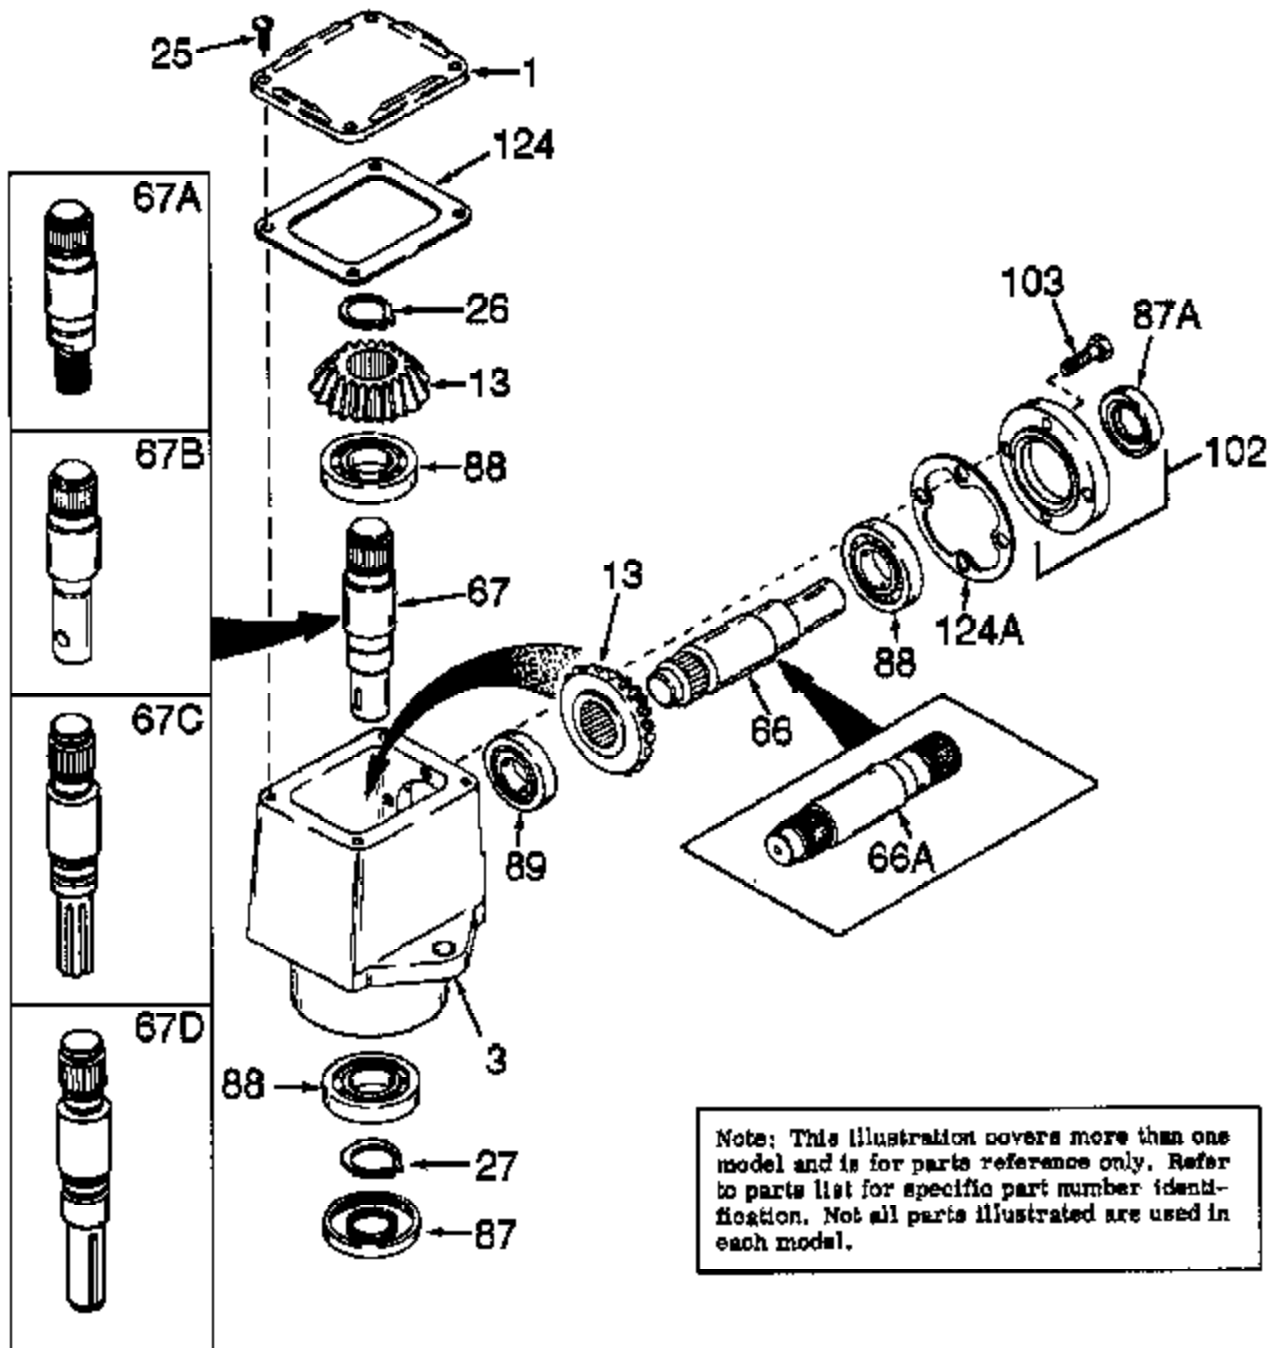

JOIST

SICHER IST DAS:
DAS ORIGINAL

**NOTE: PARTS NOT ILLUSTRATED
OR LISTED ARE SUPPLIED BY
EQUIPMENT MANUFACTURER.**

Note: This illustration covers more than one model and is for parts reference only. Refer to parts list for specific part number identification. Not all parts illustrated are used in each model.

Ref #	Part Number	Qty	Description
1	772035		Left Hand Cover
3	770026		Right Angle Drive Housing
13	778046		Miter Gear
25	792025		Screw, 10-24 x 1/2"
26	788018		Snap Ring
27	788019		Snap Ring
66A	776062		Input Pinion Shaft
67C	776160		Output Shaft
87A	788031		Oil Seal
87	788029		Oil Seal
88	780034		Ball Bearing
89	780024		Ball Bearing
102	786029		Retainer Cap & Seal (Incl. 87A & 103)
103	792026		Screw, 1/4-20 x 7/8"
124A	788030B		Cap Gasket
124	788028		Cover Gasket

RAD-2832-P91 Page 2 of 2
Peerless